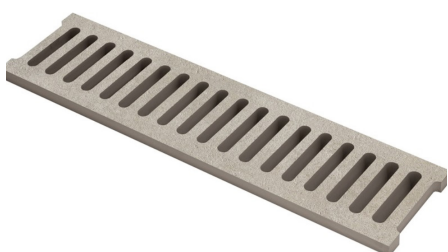

• ARENA LIGHT GREY
60X60 AS

• ARENA LIGHT GREY
60X60

• AVENUE GREY
60X60 / 20 MM

• AVENUE DARK GREY
60X60 / 20 MM

• AVENUE GRELHA GREY
15X60

TOTAL DE PEÇAS: 06

· NAPREC UP
ROSE LAND
M10X10

· NAPREC ON
COOL BEIGE
M10X10