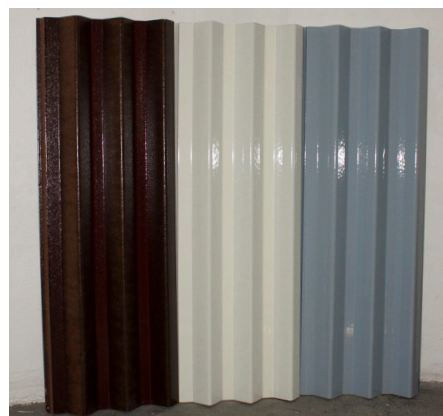

• GRESCOVERING

• COVER RIDGED + SANDED

• V - TYPE 1,2 AND 3

• APPUI

• COVER

• MAESTRAL

- DECK
- ANGLE
- BAGUETE
- SP BAGUETE
- CUSTOM (CC) TYPE 1,2 ND 3

- CUSTOM BLUE GREY VODNY
- CUSTOM TRIANGLE
- CUSTOM (SH) CURVED
- CUSTOM (SH)